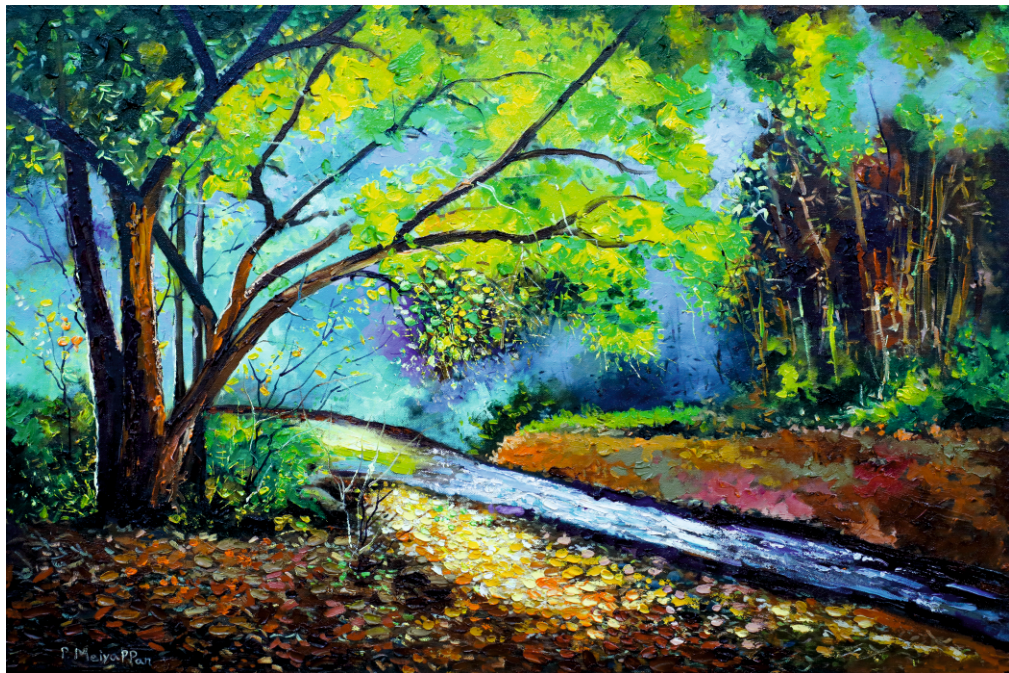

Size: 24"x36"

Price : 42,336/-

Name : Flashy

Medium: oil on canvas

Size: 24"x24"

Price : 31,360/-

Name : Tide

Medium: oil on canvas

Size: 24"x36"

Price : 42,336/-

Name : Willow

Medium: oil on canvas

Size: 15"x30"

Price : 31,336/-

Name : Blush

Medium: oil on canvas