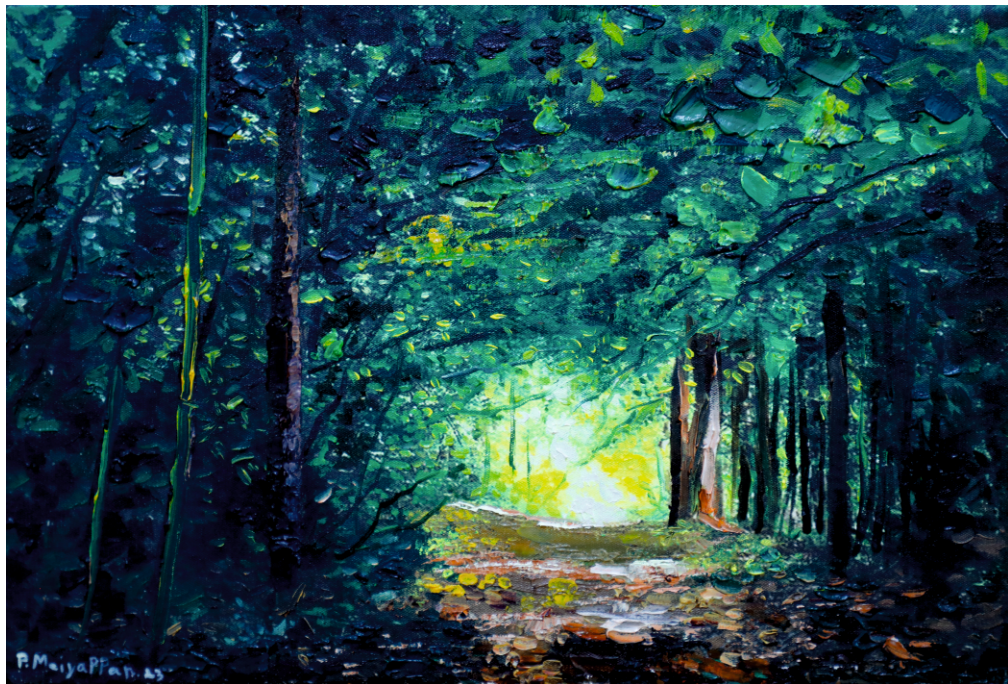

Name : Verdant

Medium: oil on canvas

Size: 12''x18''

Price : 3920 /-