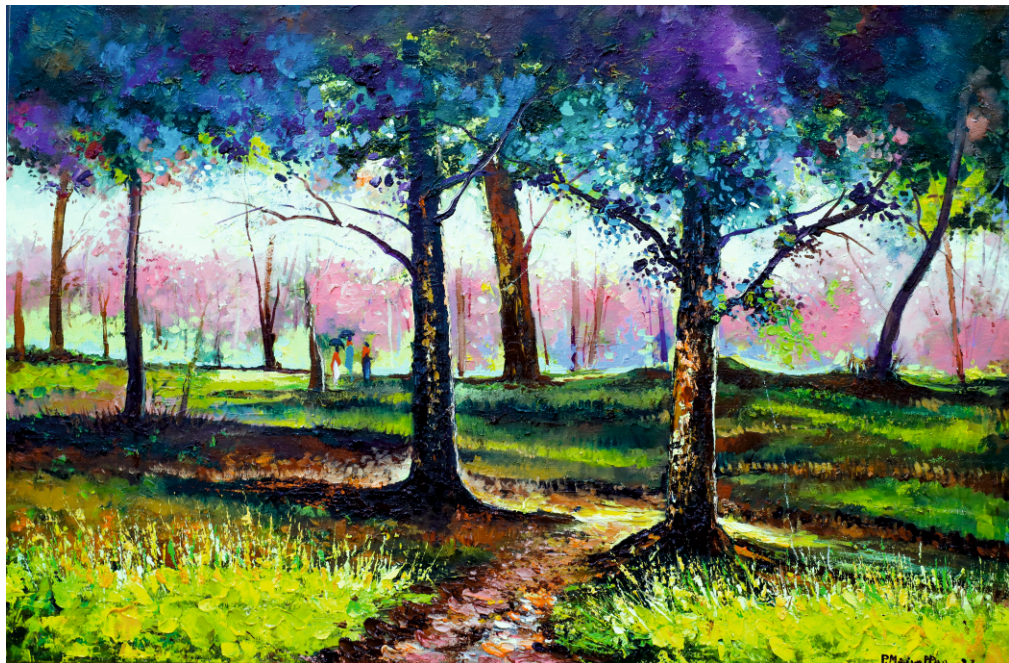

Size: 24"x36"

Price : 42,336/-

Name : Willow

Medium: oil on canvas

Size: 15"x30"

Price : 31,336/-

Name : Blush

Medium: oil on canvas