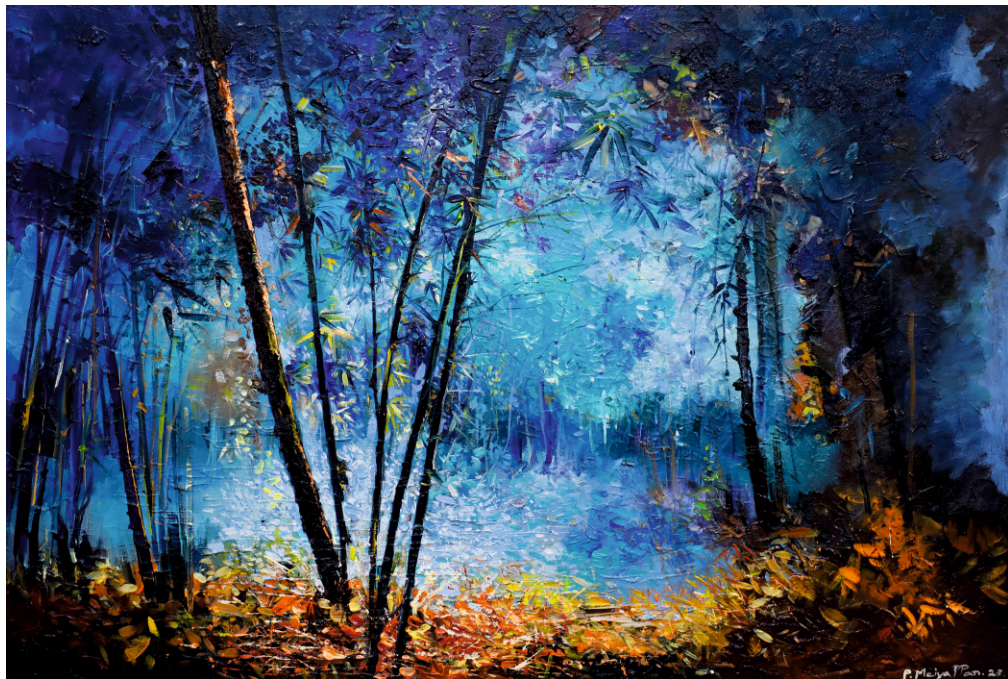

Price : 7,840/-

Name : Splash

Medium: oil on canvas

Size: 24''x24''

Price : 31,360/-

Name : Azure

Medium: oil on canvas

Size: 24''x36''