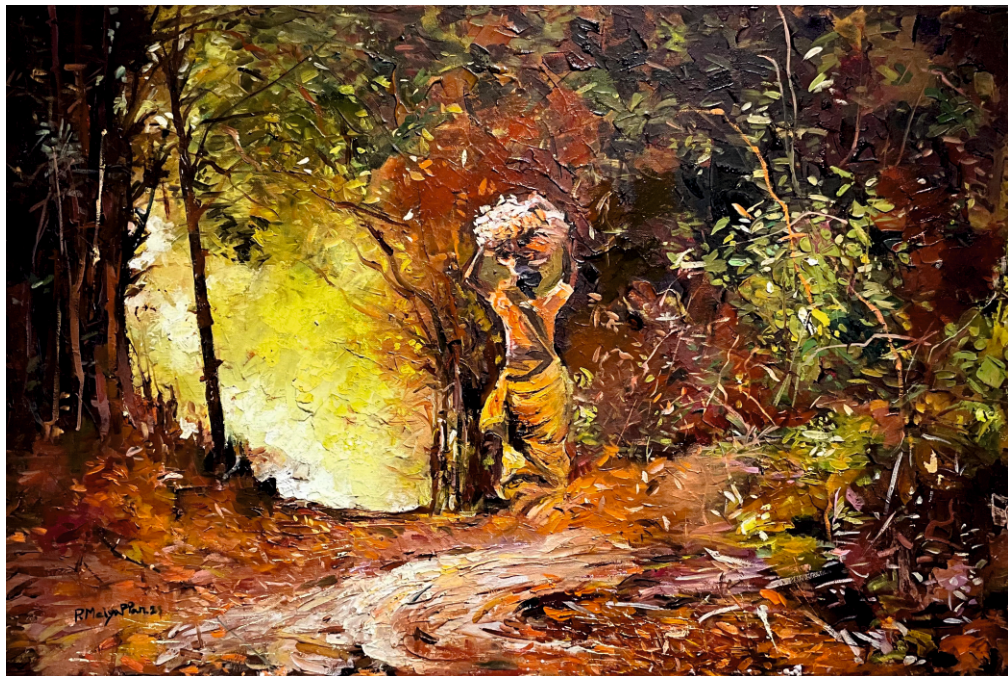

Size: 24"x36"

Price : 42,336/-

Name : Virile

Medium: oil on canvas

Size: 24"x36"

Price : 42,336/-

Name : Cane Reed

Medium: oil on canvas

Size: 24"x36"

Price : 42,336/-

Name : Forlorn

Medium: oil on canvas

Size: 24"x36"

Price : 42,336/-

Name : Assiduous

Medium: oil on canvas

Size: 24"x36"

Price : 42,336/-

Name : Flashy

Medium: oil on canvas

Size: 24"x24"

Price : 31,360/-

Name : Tide

Medium: oil on canvas

Size: 24"x36"

Price : 42,336/-

Name : Willow

Medium: oil on canvas

Size: 15"x30"

Price : 31,336/-

Name : Blush

Medium: oil on canvas