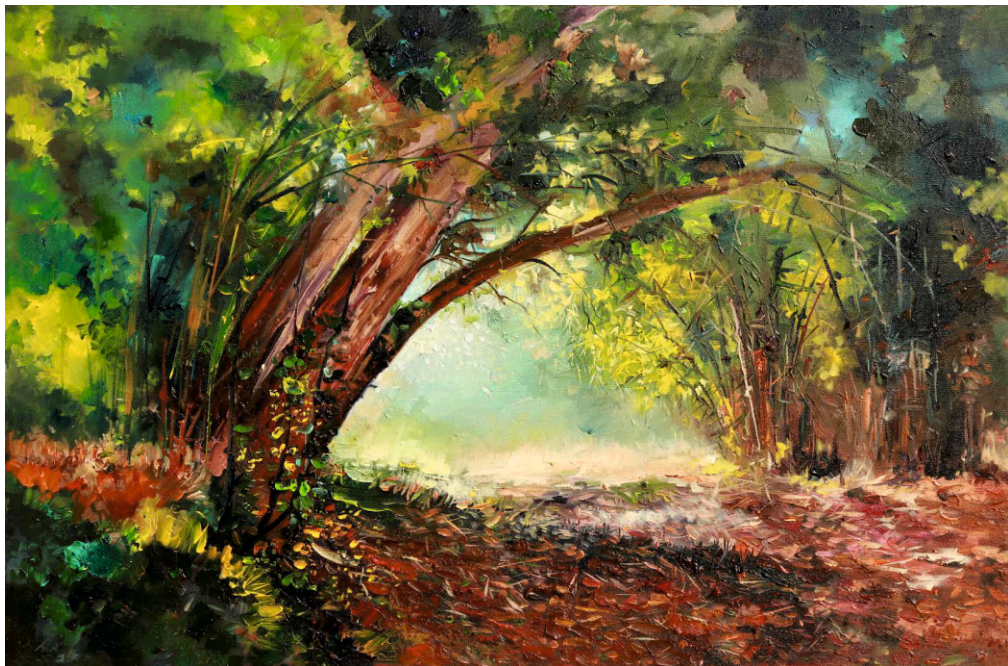

Size: 24"x36"

Price : 42,336/-

Name : Virile

Medium: oil on canvas

Size: 24"x36"

Price : 42,336/-

Name : Cane Reed

Medium: oil on canvas