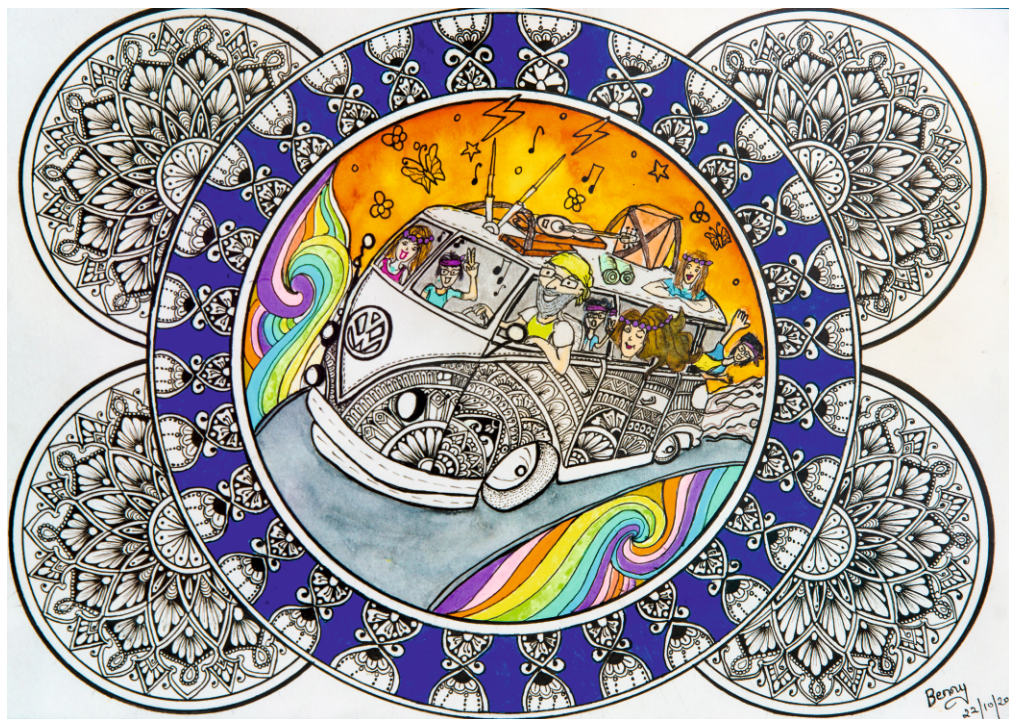

Title: Summer Holidays

Size: 11.7 x 8.3 inches (without frame)

Medium: Archival Fineliners & Watercolor on Paper

Price: Rs. 9,800/-