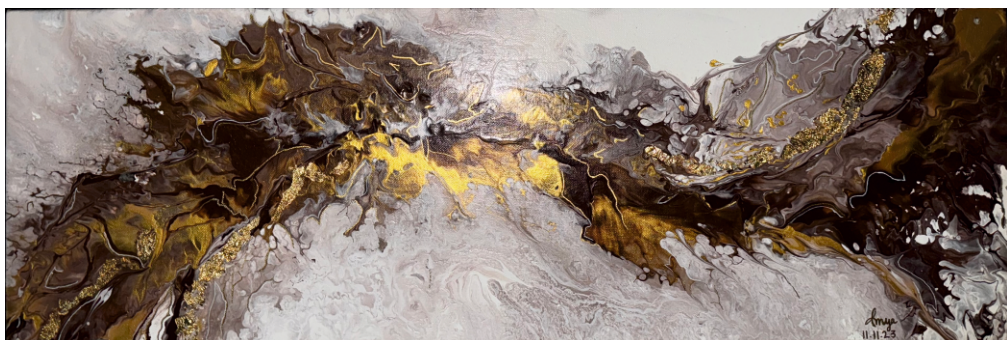

Title: GALLOP OF FREEDOM

Size: 30"x 60"

Medium: Acrylic on stretched canvas

Price: Rs.2,41,472/-

Title: PANTHERE

Size: 30"x 40"

Medium: Acrylic on stretched canvas

Price: Rs.1,37,984/-