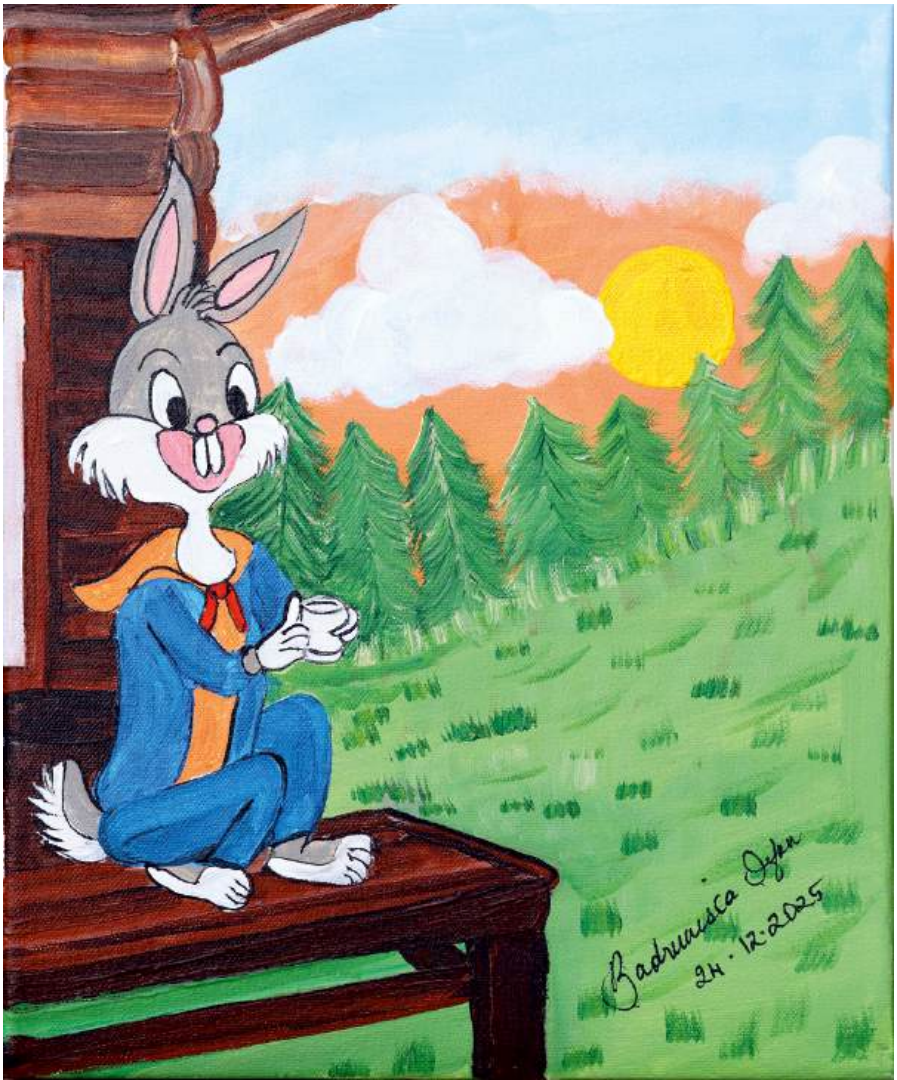

Size : H 16" x W 20"

Price : Rs. 27,930/-

Name : Swinging with a Sip
Medium : Acrylic on Canvas
Size : H 16" x W 20"
Price : Rs. 27,930/-

Name : A Quiet Morning, Doc

Medium : Acrylic on Canvas

Size : H 16" x W 20"