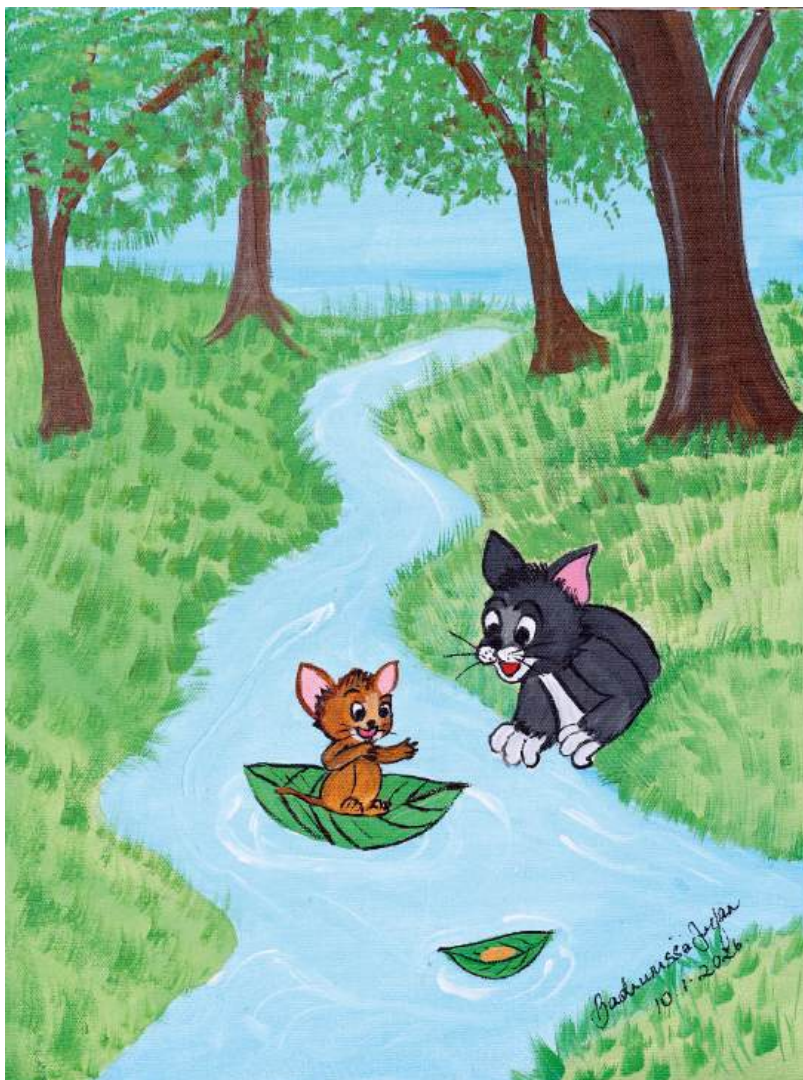

Name : Mischief on the Water

Medium : Acrylic on Canvas

Size : H 16" x W 12"

Price : Rs. 25,000/-